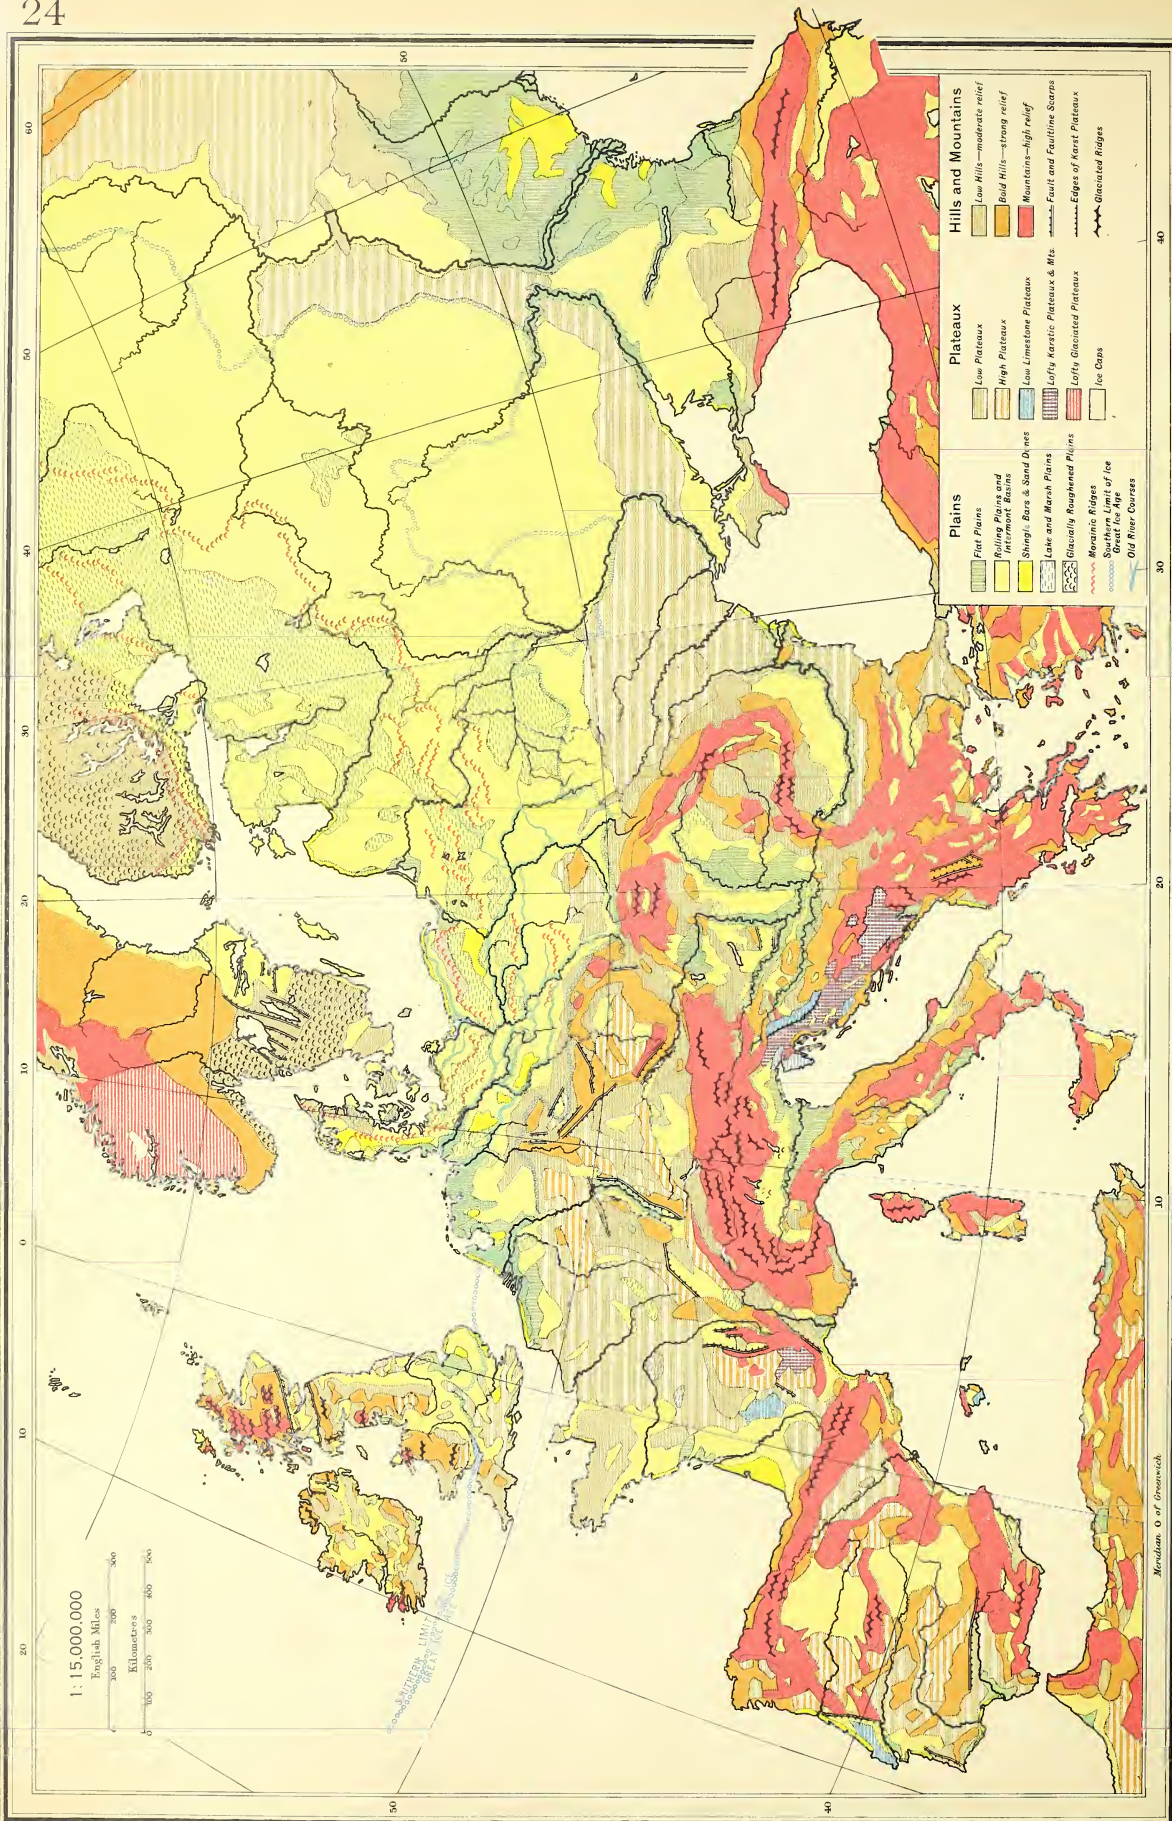

EUROPE—MORPHOLOGY

Compiled by David L. Linton, M.Sc.

1: 15,000,000

Plains	Plateaux	Hills and Mountains
Flat Plains	Low Plateaux	Low Hills—moderate relief
Rolling Plains and Intermont Basins	High Plateaux	Bald Hills—strong relief
Shingle Bars & Sand Dunes	Low Limestone Plateaux	Mountains—high relief
Low and Marsh Plains	Lefty Karstic Plateaux & Mts.	Fault and Faultline Scarps
Graciously Roughened Plains	Lefty Glaciated Plateaux	Edges of Forest Plateaux
Moraine Ridges	Ice Caps	Glaciated Ridges
Southern Limit of Ice		
Great Ice Age		
Old River Courses		

Mechanism of G. G. G. G.

Bonnes Projection

40

30

20